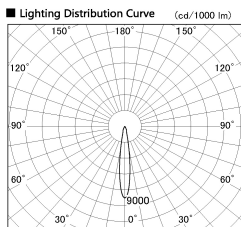

Item no. DD136-2020DW9040-R

Series Name: Cledy versa R-G
(DD136-AG-R)

Dark Mirror Reflector

Installation	Recessed mount
Type	Extra high-efficiency adjustable downlight : Antiglare
Fixture wattage	20W
Beam angle	15 deg
Color Temp.	4000K
CRI	Ra>90
Luminous	1733 lm
Body	Die-cast aluminum alloy
Body finish	N/A
Trim finish	White
Reflector finish	Dark Mirror
IP Rate	IP20
Light source	COB module
Input Voltage	AC220~240V
Dimming Type	Non-Dimmable
Certificate	CE, CCC
Cut Hole	125mm