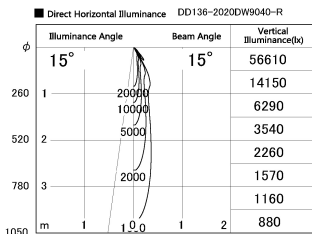

Item no. DD136-2020DW9040-R

Series Name: Cledy versa R-G
(DD136-AG-R)

Dark Mirror Reflector

Installation	Recessed mount
Type	Extra high-efficiency adjustable downlight : Antiglare
Fixture wattage	20W
Beam angle	15 deg
Color Temp.	4000K
CRI	Ra>90
Luminous	1733 lm
Body	Die-cast aluminum alloy
Body finish	N/A
Trim finish	White
Reflector finish	Dark Mirror
IP Rate	IP20
Light source	COB module
Input Voltage	AC220~240V
Dimming Type	Non-Dimmable
Certificate	CE, CCC
Cut Hole	125mm