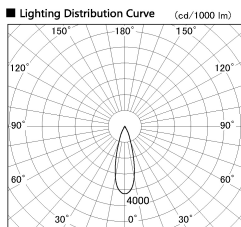

Item no. DD136-2030DW9040-R

Series Name: Cledy versa R-G  
(DD136-AG-R)

Dark Mirror Reflector

Installation	Recessed mount
Type	Extra high-efficiency adjustable downlight : Antiglare
Fixture wattage	20W
Beam angle	28 deg
Color Temp.	4000K
CRI	Ra>90
Luminous	1797 lm
Body	Die-cast aluminum alloy
Body finish	N/A
Trim finish	White
Reflector finish	Dark Mirror
IP Rate	IP20
Light source	COB module
Input Voltage	AC220~240V
Dimming Type	Non-Dimmable
Certificate	CE, CCC
Cut Hole	125mm