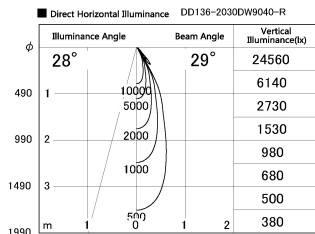

Item no. DD136-2030DW9040-R

Series Name: Cledy versa R-G  
(DD136-AG-R)

Dark Mirror Reflector

Installation	Recessed mount
Type	Extra high-efficiency adjustable downlight : Antiglare
Fixture wattage	20W
Beam angle	28 deg
Color Temp.	4000K
CRI	Ra>90
Luminous	1797 lm
Body	Die-cast aluminum alloy
Body finish	N/A
Trim finish	White
Reflector finish	Dark Mirror
IP Rate	IP20
Light source	COB module
Input Voltage	AC220~240V
Dimming Type	Non-Dimmable
Certificate	CE, CCC
Cut Hole	125mm