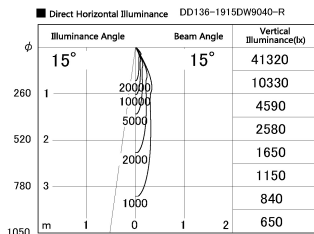

Item no. DD136-1915DW9040-R

Series Name: Cledy versa R-G
(DD136-AG-R)

Dark Mirror Reflector

Installation	Recessed mount
Type	Extra high-efficiency adjustable downlight : Antiglare
Fixture wattage	18.6W
Beam angle	15 deg
Color Temp.	4000K
CRI	Ra>90
Luminous	1363 lm
Body	Die-cast aluminum alloy
Body finish	N/A
Trim finish	White
Reflector finish	Dark Mirror
IP Rate	IP20
Light source	COB module
Input Voltage	AC220~240V
Dimming Type	Non-Dimmable
Certificate	CE, CCC
Cut Hole	100mm