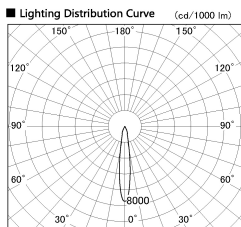

Item no. DD136-1915DW9040-R

Series Name: Cledy versa R-G
(DD136-AG-R)

Dark Mirror Reflector

Installation	Recessed mount
Type	Extra high-efficiency adjustable downlight : Antiglare
Fixture wattage	18.6W
Beam angle	15 deg
Color Temp.	4000K
CRI	Ra>90
Luminous	1363 lm
Body	Die-cast aluminum alloy
Body finish	N/A
Trim finish	White
Reflector finish	Dark Mirror
IP Rate	IP20
Light source	COB module
Input Voltage	AC220~240V
Dimming Type	Non-Dimmable
Certificate	CE, CCC
Cut Hole	100mm