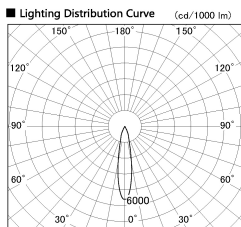

Item no. DD136-1920DW9040-R

Series Name: Cledy versa R-G
(DD136-AG-R)

Dark Mirror Reflector

Installation	Recessed mount
Type	Extra high-efficiency adjustable downlight : Antiglare
Fixture wattage	18.6W
Beam angle	19 deg
Color Temp.	4000K
CRI	Ra>90
Luminous	1459 lm
Body	Die-cast aluminum alloy
Body finish	N/A
Trim finish	White
Reflector finish	Dark Mirror
IP Rate	IP20
Light source	COB module
Input Voltage	AC220~240V
Dimming Type	Non-Dimmable
Certificate	CE, CCC
Cut Hole	100mm