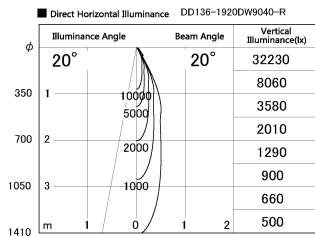

Item no. DD136-1920DW9040-R

Series Name: Cledy versa R-G
(DD136-AG-R)

Dark Mirror Reflector

Installation	Recessed mount
Type	Extra high-efficiency adjustable downlight : Antiglare
Fixture wattage	18.6W
Beam angle	19 deg
Color Temp.	4000K
CRI	Ra>90
Luminous	1459 lm
Body	Die-cast aluminum alloy
Body finish	N/A
Trim finish	White
Reflector finish	Dark Mirror
IP Rate	IP20
Light source	COB module
Input Voltage	AC220~240V
Dimming Type	Non-Dimmable
Certificate	CE, CCC
Cut Hole	100mm