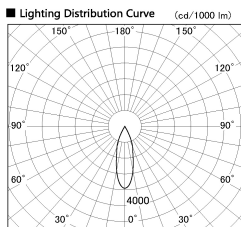

Item no. DD136-1930DW9040-R

Series Name: Cledy versa R-G
(DD136-AG-R)

Dark Mirror Reflector

Installation	Recessed mount
Type	Extra high-efficiency adjustable downlight : Antiglare
Fixture wattage	18.6W
Beam angle	29 deg
Color Temp.	4000K
CRI	Ra>90
Luminous	1566 lm
Body	Die-cast aluminum alloy
Body finish	N/A
Trim finish	White
Reflector finish	Dark Mirror
IP Rate	IP20
Light source	COB module
Input Voltage	AC220~240V
Dimming Type	Non-Dimmable
Certificate	CE, CCC
Cut Hole	100mm