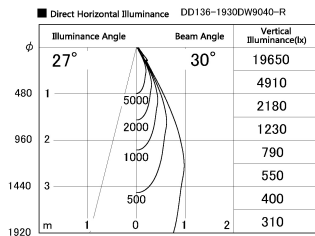

Item no. DD136-1930DW9040-R

Series Name: Cledy versa R-G
(DD136-AG-R)

Dark Mirror Reflector

Installation	Recessed mount
Type	Extra high-efficiency adjustable downlight : Antiglare
Fixture wattage	18.6W
Beam angle	29 deg
Color Temp.	4000K
CRI	Ra>90
Luminous	1566 lm
Body	Die-cast aluminum alloy
Body finish	N/A
Trim finish	White
Reflector finish	Dark Mirror
IP Rate	IP20
Light source	COB module
Input Voltage	AC220~240V
Dimming Type	Non-Dimmable
Certificate	CE, CCC
Cut Hole	100mm