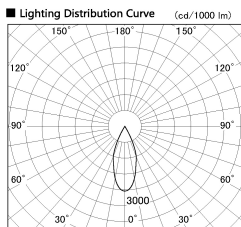

Item no. DD136-1940DW9040-R

Series Name: Cledy versa R-G  
(DD136-AG-R)

Dark Mirror Reflector

Installation	Recessed mount
Type	Extra high-efficiency adjustable downlight : Antiglare
Fixture wattage	18.6W
Beam angle	40 deg
Color Temp.	4000K
CRI	Ra>90
Luminous	1593 lm
Body	Die-cast aluminum alloy
Body finish	N/A
Trim finish	White
Reflector finish	Dark Mirror
IP Rate	IP20
Light source	COB module
Input Voltage	AC220~240V
Dimming Type	Non-Dimmable
Certificate	CE, CCC
Cut Hole	100mm