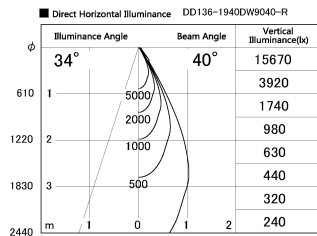

Item no. DD136-1940DW9040-R

Series Name: Cledy versa R-G
(DD136-AG-R)

Dark Mirror Reflector

Installation	Recessed mount
Type	Extra high-efficiency adjustable downlight : Antiglare
Fixture wattage	18.6W
Beam angle	40 deg
Color Temp.	4000K
CRI	Ra>90
Luminous	1593 lm
Body	Die-cast aluminum alloy
Body finish	N/A
Trim finish	White
Reflector finish	Dark Mirror
IP Rate	IP20
Light source	COB module
Input Voltage	AC220~240V
Dimming Type	Non-Dimmable
Certificate	CE, CCC
Cut Hole	100mm