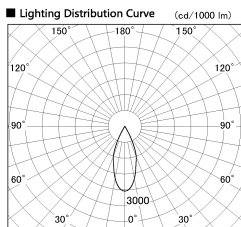

Item no. DD136-1940DW9040-R

Series Name: Cledy versa R-G
(DD136-AG-R)

Dark Mirror Reflector

Installation	Recessed mount
Type	Extra high-efficiency adjustable downlight : Antiglare
Fixture wattage	18.6W
Beam angle	40 deg
Color Temp.	4000K
CRI	Ra>90
Luminous	1593 lm
Body	Die-cast aluminum alloy
Body finish	N/A
Trim finish	White
Reflector finish	Dark Mirror
IP Rate	IP20
Light source	COB module
Input Voltage	AC220~240V
Dimming Type	Non-Dimmable
Certificate	CE, CCC
Cut Hole	100mm