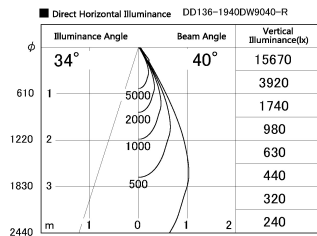

Item no. DD136-1940DW9040-R

Series Name: Cledy versa R-G  
(DD136-AG-R)

Dark Mirror Reflector

Installation	Recessed mount
Type	Extra high-efficiency adjustable downlight : Antiglare
Fixture wattage	18.6W
Beam angle	40 deg
Color Temp.	4000K
CRI	Ra>90
Luminous	1593 lm
Body	Die-cast aluminum alloy
Body finish	N/A
Trim finish	White
Reflector finish	Dark Mirror
IP Rate	IP20
Light source	COB module
Input Voltage	AC220~240V
Dimming Type	Non-Dimmable
Certificate	CE, CCC
Cut Hole	100mm