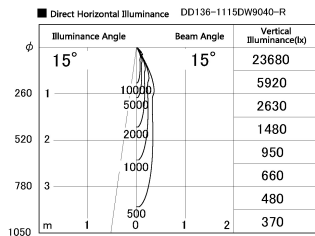

Item no. DD136-1115DW9040-R

Series Name: Cledy versa R-G  
(DD136-AG-R)

Dark Mirror Reflector

Installation	Recessed mount
Type	Extra high-efficiency adjustable downlight : Antiglare
Fixture wattage	10.5W
Beam angle	15 deg
Color Temp.	4000K
CRI	Ra>90
Luminous	781 lm
Body	Die-cast aluminum alloy
Body finish	N/A
Trim finish	White
Reflector finish	Dark Mirror
IP Rate	IP20
Light source	COB module
Input Voltage	AC220~240V
Dimming Type	Non-Dimmable
Certificate	CE, CCC
Cut Hole	100mm