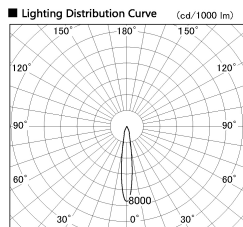

Item no. DD136-1115DW9040-R

Series Name: Cledy versa R-G  
(DD136-AG-R)

Dark Mirror Reflector

Installation	Recessed mount
Type	Extra high-efficiency adjustable downlight : Antiglare
Fixture wattage	10.5W
Beam angle	15 deg
Color Temp.	4000K
CRI	Ra>90
Luminous	781 lm
Body	Die-cast aluminum alloy
Body finish	N/A
Trim finish	White
Reflector finish	Dark Mirror
IP Rate	IP20
Light source	COB module
Input Voltage	AC220~240V
Dimming Type	Non-Dimmable
Certificate	CE, CCC
Cut Hole	100mm