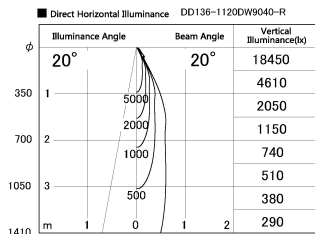

Item no. DD136-1120DW9040-R

Series Name: Cledy versa R-G  
(DD136-AG-R)

Dark Mirror Reflector

Installation	Recessed mount
Type	Extra high-efficiency adjustable downlight : Antiglare
Fixture wattage	10.5W
Beam angle	19 deg
Color Temp.	4000K
CRI	Ra>90
Luminous	835 lm
Body	Die-cast aluminum alloy
Body finish	N/A
Trim finish	White
Reflector finish	Dark Mirror
IP Rate	IP20
Light source	COB module
Input Voltage	AC220~240V
Dimming Type	Non-Dimmable
Certificate	CE, CCC
Cut Hole	100mm