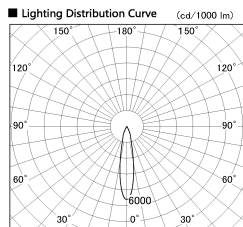

Item no. DD136-1120DW9040-R

Series Name: Cledy versa R-G  
(DD136-AG-R)

Dark Mirror Reflector

Installation	Recessed mount
Type	Extra high-efficiency adjustable downlight : Antiglare
Fixture wattage	10.5W
Beam angle	19 deg
Color Temp.	4000K
CRI	Ra>90
Luminous	835 lm
Body	Die-cast aluminum alloy
Body finish	N/A
Trim finish	White
Reflector finish	Dark Mirror
IP Rate	IP20
Light source	COB module
Input Voltage	AC220~240V
Dimming Type	Non-Dimmable
Certificate	CE, CCC
Cut Hole	100mm