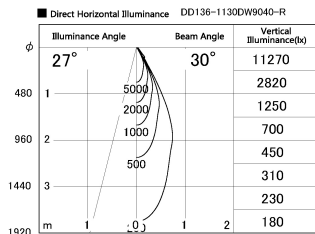

Item no. DD136-1130DW9040-R

Series Name: Cledy versa R-G
(DD136-AG-R)

Dark Mirror Reflector

Installation	Recessed mount
Type	Extra high-efficiency adjustable downlight : Antiglare
Fixture wattage	10.5W
Beam angle	29 deg
Color Temp.	4000K
CRI	Ra>90
Luminous	898 lm
Body	Die-cast aluminum alloy
Body finish	N/A
Trim finish	White
Reflector finish	Dark Mirror
IP Rate	IP20
Light source	COB module
Input Voltage	AC220~240V
Dimming Type	Non-Dimmable
Certificate	CE, CCC
Cut Hole	100mm