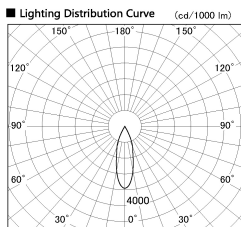

Item no. DD136-1130DW9040-R

Series Name: Cledy versa R-G
(DD136-AG-R)

Dark Mirror Reflector

Installation	Recessed mount
Type	Extra high-efficiency adjustable downlight : Antiglare
Fixture wattage	10.5W
Beam angle	29 deg
Color Temp.	4000K
CRI	Ra>90
Luminous	898 lm
Body	Die-cast aluminum alloy
Body finish	N/A
Trim finish	White
Reflector finish	Dark Mirror
IP Rate	IP20
Light source	COB module
Input Voltage	AC220~240V
Dimming Type	Non-Dimmable
Certificate	CE, CCC
Cut Hole	100mm