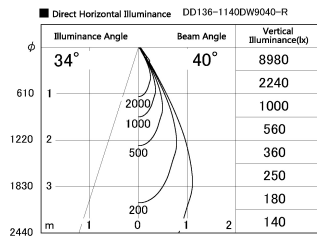

Item no. DD136-1140DW9040-R

Series Name: Cledy versa R-G
(DD136-AG-R)

Dark Mirror Reflector

Installation	Recessed mount
Type	Extra high-efficiency adjustable downlight : Antiglare
Fixture wattage	10.5W
Beam angle	40 deg
Color Temp.	4000K
CRI	Ra>90
Luminous	913 lm
Body	Die-cast aluminum alloy
Body finish	N/A
Trim finish	White
Reflector finish	Dark Mirror
IP Rate	IP20
Light source	COB module
Input Voltage	AC220~240V
Dimming Type	Non-Dimmable
Certificate	CE, CCC
Cut Hole	100mm