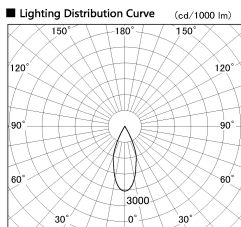

Item no. DD136-1140DW9040-R

Series Name: Cledy versa R-G
(DD136-AG-R)

Dark Mirror Reflector

Installation	Recessed mount
Type	Extra high-efficiency adjustable downlight : Antiglare
Fixture wattage	10.5W
Beam angle	40 deg
Color Temp.	4000K
CRI	Ra>90
Luminous	913 lm
Body	Die-cast aluminum alloy
Body finish	N/A
Trim finish	White
Reflector finish	Dark Mirror
IP Rate	IP20
Light source	COB module
Input Voltage	AC220~240V
Dimming Type	Non-Dimmable
Certificate	CE, CCC
Cut Hole	100mm