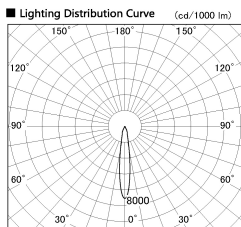

Item no. DD136-0815DW9040-R

Series Name: Cledy versa R-G  
(DD136-AG-R)

Dark Mirror Reflector

Installation	Recessed mount
Type	Extra high-efficiency adjustable downlight : Antiglare
Fixture wattage	7.5W
Beam angle	16deg
Color Temp.	4000K
CRI	Ra>90
Luminous	553 lm
Body	Die-cast aluminum alloy
Body finish	N/A
Trim finish	White
Reflector finish	Dark Mirror
IP Rate	IP20
Light source	COB module
Input Voltage	AC220~240V
Dimming Type	Non-Dimmable
Certificate	CE, CCC
Cut Hole	100mm