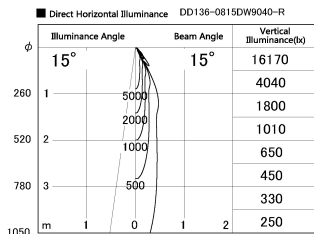

Item no. DD136-0815DW9040-R

Series Name: Cledy versa R-G  
(DD136-AG-R)

Dark Mirror Reflector

Installation	Recessed mount
Type	Extra high-efficiency adjustable downlight : Antiglare
Fixture wattage	7.5W
Beam angle	16deg
Color Temp.	4000K
CRI	Ra>90
Luminous	553 lm
Body	Die-cast aluminum alloy
Body finish	N/A
Trim finish	White
Reflector finish	Dark Mirror
IP Rate	IP20
Light source	COB module
Input Voltage	AC220~240V
Dimming Type	Non-Dimmable
Certificate	CE, CCC
Cut Hole	100mm