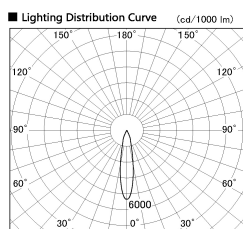

Item no. DD136-0820DW9040-R

Series Name: Cledy versa R-G
(DD136-AG-R)

Dark Mirror Reflector

Installation	Recessed mount
Type	Extra high-efficiency adjustable downlight : Antiglare
Fixture wattage	7.5W
Beam angle	20deg
Color Temp.	4000K
CRI	Ra>90
Luminous	598 lm
Body	Die-cast aluminum alloy
Body finish	N/A
Trim finish	White
Reflector finish	Dark Mirror
IP Rate	IP20
Light source	COB module
Input Voltage	AC220~240V
Dimming Type	Non-Dimmable
Certificate	CE, CCC
Cut Hole	100mm