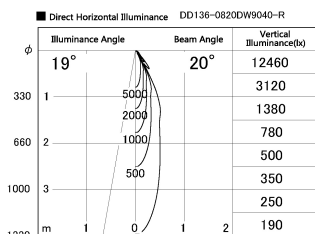

Item no. DD136-0820DW9040-R

Series Name: Cledy versa R-G
(DD136-AG-R)

Dark Mirror Reflector

Installation	Recessed mount
Type	Extra high-efficiency adjustable downlight : Antiglare
Fixture wattage	7.5W
Beam angle	20deg
Color Temp.	4000K
CRI	Ra>90
Luminous	598 lm
Body	Die-cast aluminum alloy
Body finish	N/A
Trim finish	White
Reflector finish	Dark Mirror
IP Rate	IP20
Light source	COB module
Input Voltage	AC220~240V
Dimming Type	Non-Dimmable
Certificate	CE, CCC
Cut Hole	100mm