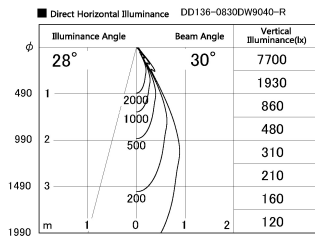

Item no. DD136-0830DW9040-R

Series Name: Cledy versa R-G  
(DD136-AG-R)

Dark Mirror Reflector

Installation	Recessed mount
Type	Extra high-efficiency adjustable downlight : Antiglare
Fixture wattage	7.5W
Beam angle	30deg
Color Temp.	4000K
CRI	Ra>90
Luminous	644 lm
Body	Die-cast aluminum alloy
Body finish	N/A
Trim finish	White
Reflector finish	Dark Mirror
IP Rate	IP20
Light source	COB module
Input Voltage	AC220~240V
Dimming Type	Non-Dimmable
Certificate	CE, CCC
Cut Hole	100mm