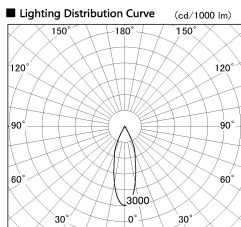

Item no. DD136-0830DW9040-R

Series Name: Cledy versa R-G  
(DD136-AG-R)

Dark Mirror Reflector

Installation	Recessed mount
Type	Extra high-efficiency adjustable downlight : Antiglare
Fixture wattage	7.5W
Beam angle	30deg
Color Temp.	4000K
CRI	Ra>90
Luminous	644 lm
Body	Die-cast aluminum alloy
Body finish	N/A
Trim finish	White
Reflector finish	Dark Mirror
IP Rate	IP20
Light source	COB module
Input Voltage	AC220~240V
Dimming Type	Non-Dimmable
Certificate	CE, CCC
Cut Hole	100mm