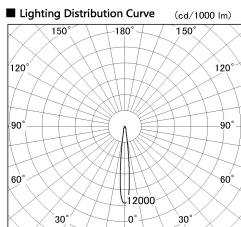

Item no. DD136-3515DB9027-R

Series Name: Cledy versa R-G
(DD136-AG-R)

Dark Mirror Reflector

Installation	Recessed mount
Type	Extra high-efficiency adjustable downlight : Antiglare
Fixture wattage	36W
Beam angle	12 deg
Color Temp.	2700K
CRI	Ra>90
Luminous	2847 lm
Body	Die-cast aluminum alloy
Body finish	N/A
Trim finish	Black
Reflector finish	Dark Mirror
IP Rate	IP20
Light source	COB module
Input Voltage	AC220~240V
Dimming Type	Non-Dimmable
Certificate	CE, CCC
Cut Hole	150mm