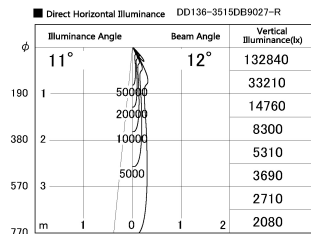

Item no. DD136-3515DB9027-R

Series Name: Cledy versa R-G
(DD136-AG-R)

Dark Mirror Reflector

Installation	Recessed mount
Type	Extra high-efficiency adjustable downlight : Antiglare
Fixture wattage	36W
Beam angle	12 deg
Color Temp.	2700K
CRI	Ra>90
Luminous	2847 lm
Body	Die-cast aluminum alloy
Body finish	N/A
Trim finish	Black
Reflector finish	Dark Mirror
IP Rate	IP20
Light source	COB module
Input Voltage	AC220~240V
Dimming Type	Non-Dimmable
Certificate	CE, CCC
Cut Hole	150mm