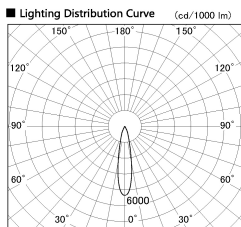

Item no. DD136-3520DB9027-R

Series Name: Cledy versa R-G  
(DD136-AG-R)

Dark Mirror Reflector

Installation	Recessed mount
Type	Extra high-efficiency adjustable downlight : Antiglare
Fixture wattage	36W
Beam angle	21 deg
Color Temp.	2700K
CRI	Ra>90
Luminous	3397 lm
Body	Die-cast aluminum alloy
Body finish	N/A
Trim finish	Black
Reflector finish	Dark Mirror
IP Rate	IP20
Light source	COB module
Input Voltage	AC220~240V
Dimming Type	Non-Dimmable
Certificate	CE, CCC
Cut Hole	150mm