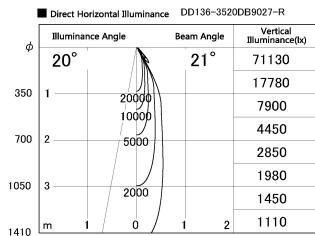

Item no. DD136-3520DB9027-R

Series Name: Cledy versa R-G  
(DD136-AG-R)

Dark Mirror Reflector

Installation	Recessed mount
Type	Extra high-efficiency adjustable downlight : Antiglare
Fixture wattage	36W
Beam angle	21 deg
Color Temp.	2700K
CRI	Ra>90
Luminous	3397 lm
Body	Die-cast aluminum alloy
Body finish	N/A
Trim finish	Black
Reflector finish	Dark Mirror
IP Rate	IP20
Light source	COB module
Input Voltage	AC220~240V
Dimming Type	Non-Dimmable
Certificate	CE, CCC
Cut Hole	150mm