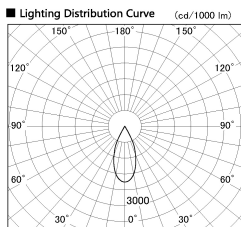

Item no. DD136-3540DB9027-R

Series Name: Cledy versa R-G
(DD136-AG-R)

Dark Mirror Reflector

Installation	Recessed mount
Type	Extra high-efficiency adjustable downlight : Antiglare
Fixture wattage	36W
Beam angle	42 deg
Color Temp.	2700K
CRI	Ra>90
Luminous	3318 lm
Body	Die-cast aluminum alloy
Body finish	N/A
Trim finish	Black
Reflector finish	Dark Mirror
IP Rate	IP20
Light source	COB module
Input Voltage	AC220~240V
Dimming Type	Non-Dimmable
Certificate	CE, CCC
Cut Hole	150mm