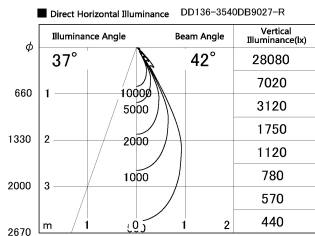

Item no. DD136-3540DB9027-R

Series Name: Cledy versa R-G
(DD136-AG-R)

Dark Mirror Reflector

Installation	Recessed mount
Type	Extra high-efficiency adjustable downlight : Antiglare
Fixture wattage	36W
Beam angle	42 deg
Color Temp.	2700K
CRI	Ra>90
Luminous	3318 lm
Body	Die-cast aluminum alloy
Body finish	N/A
Trim finish	Black
Reflector finish	Dark Mirror
IP Rate	IP20
Light source	COB module
Input Voltage	AC220~240V
Dimming Type	Non-Dimmable
Certificate	CE, CCC
Cut Hole	150mm