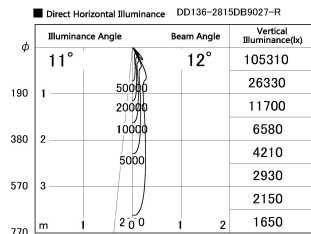

Item no. DD136-2815DB9027-R

Series Name: Cledy versa R-G
(DD136-AG-R)

Dark Mirror Reflector

Installation	Recessed mount
Type	Extra high-efficiency adjustable downlight : Antiglare
Fixture wattage	28W
Beam angle	12 deg
Color Temp.	2700K
CRI	Ra>90
Luminous	2257 lm
Body	Die-cast aluminum alloy
Body finish	N/A
Trim finish	Black
Reflector finish	Dark Mirror
IP Rate	IP20
Light source	COB module
Input Voltage	AC220~240V
Dimming Type	Non-Dimmable
Certificate	CE, CCC
Cut Hole	150mm