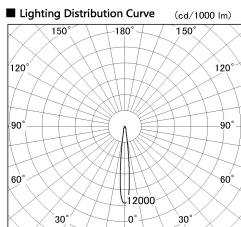

Item no. DD136-2815DB9027-R

Series Name: Cledy versa R-G
(DD136-AG-R)

Dark Mirror Reflector

Installation	Recessed mount
Type	Extra high-efficiency adjustable downlight : Antiglare
Fixture wattage	28W
Beam angle	12 deg
Color Temp.	2700K
CRI	Ra>90
Luminous	2257 lm
Body	Die-cast aluminum alloy
Body finish	N/A
Trim finish	Black
Reflector finish	Dark Mirror
IP Rate	IP20
Light source	COB module
Input Voltage	AC220~240V
Dimming Type	Non-Dimmable
Certificate	CE, CCC
Cut Hole	150mm