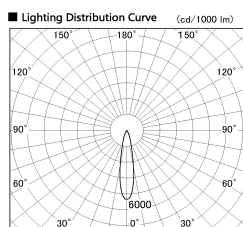

Item no. DD136-2820DB9027-R

Series Name: Cledy versa R-G
(DD136-AG-R)

Dark Mirror Reflector

Installation	Recessed mount
Type	Extra high-efficiency adjustable downlight : Antiglare
Fixture wattage	28W
Beam angle	21 deg
Color Temp.	2700K
CRI	Ra>90
Luminous	2692 lm
Body	Die-cast aluminum alloy
Body finish	N/A
Trim finish	Black
Reflector finish	Dark Mirror
IP Rate	IP20
Light source	COB module
Input Voltage	AC220~240V
Dimming Type	Non-Dimmable
Certificate	CE, CCC
Cut Hole	150mm