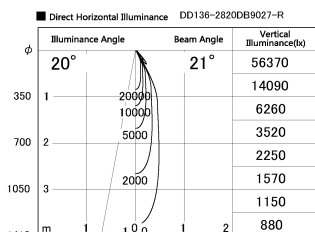

Item no. DD136-2820DB9027-R

Series Name: Cledy versa R-G
(DD136-AG-R)

Dark Mirror Reflector

Installation	Recessed mount
Type	Extra high-efficiency adjustable downlight : Antiglare
Fixture wattage	28W
Beam angle	21 deg
Color Temp.	2700K
CRI	Ra>90
Luminous	2692 lm
Body	Die-cast aluminum alloy
Body finish	N/A
Trim finish	Black
Reflector finish	Dark Mirror
IP Rate	IP20
Light source	COB module
Input Voltage	AC220~240V
Dimming Type	Non-Dimmable
Certificate	CE, CCC
Cut Hole	150mm