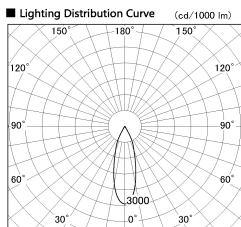

Item no. DD136-2830DB9027-R

Series Name: Cledy versa R-G  
(DD136-AG-R)

Dark Mirror Reflector

Installation	Recessed mount
Type	Extra high-efficiency adjustable downlight : Antiglare
Fixture wattage	28W
Beam angle	31 deg
Color Temp.	2700K
CRI	Ra>90
Luminous	2653 lm
Body	Die-cast aluminum alloy
Body finish	N/A
Trim finish	Black
Reflector finish	Dark Mirror
IP Rate	IP20
Light source	COB module
Input Voltage	AC220~240V
Dimming Type	Non-Dimmable
Certificate	CE, CCC
Cut Hole	150mm