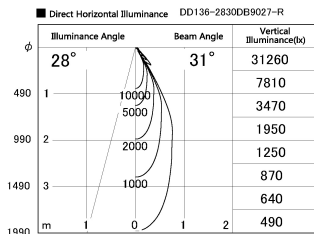

Item no. DD136-2830DB9027-R

Series Name: Cledy versa R-G  
(DD136-AG-R)

Dark Mirror Reflector

Installation	Recessed mount
Type	Extra high-efficiency adjustable downlight : Antiglare
Fixture wattage	28W
Beam angle	31 deg
Color Temp.	2700K
CRI	Ra>90
Luminous	2653 lm
Body	Die-cast aluminum alloy
Body finish	N/A
Trim finish	Black
Reflector finish	Dark Mirror
IP Rate	IP20
Light source	COB module
Input Voltage	AC220~240V
Dimming Type	Non-Dimmable
Certificate	CE, CCC
Cut Hole	150mm