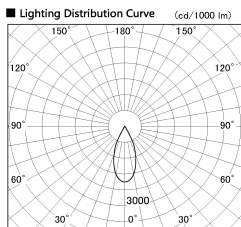

Item no. DD136-2840DB9027-R

Series Name: Cledy versa R-G  
(DD136-AG-R)

Dark Mirror Reflector

Installation	Recessed mount
Type	Extra high-efficiency adjustable downlight : Antiglare
Fixture wattage	28W
Beam angle	42 deg
Color Temp.	2700K
CRI	Ra>90
Luminous	2630 lm
Body	Die-cast aluminum alloy
Body finish	N/A
Trim finish	Black
Reflector finish	Dark Mirror
IP Rate	IP20
Light source	COB module
Input Voltage	AC220~240V
Dimming Type	Non-Dimmable
Certificate	CE, CCC
Cut Hole	150mm