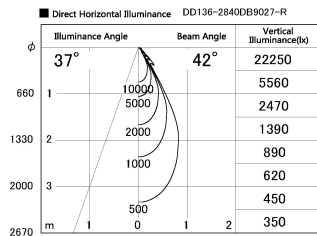

Item no. DD136-2840DB9027-R

Series Name: Cledy versa R-G  
(DD136-AG-R)

Dark Mirror Reflector

Installation	Recessed mount
Type	Extra high-efficiency adjustable downlight : Antiglare
Fixture wattage	28W
Beam angle	42 deg
Color Temp.	2700K
CRI	Ra>90
Luminous	2630 lm
Body	Die-cast aluminum alloy
Body finish	N/A
Trim finish	Black
Reflector finish	Dark Mirror
IP Rate	IP20
Light source	COB module
Input Voltage	AC220~240V
Dimming Type	Non-Dimmable
Certificate	CE, CCC
Cut Hole	150mm