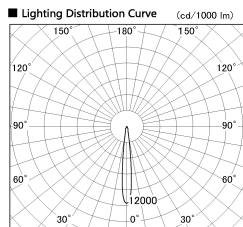

Item no. DD136-2615DB9027-R

Series Name: Cledy versa R-G  
(DD136-AG-R)

Dark Mirror Reflector

Installation	Recessed mount
Type	Extra high-efficiency adjustable downlight : Antiglare
Fixture wattage	23W
Beam angle	12 deg
Color Temp.	2700K
CRI	Ra>90
Luminous	1953 lm
Body	Die-cast aluminum alloy
Body finish	N/A
Trim finish	Black
Reflector finish	Dark Mirror
IP Rate	IP20
Light source	COB module
Input Voltage	AC220~240V
Dimming Type	Non-Dimmable
Certificate	CE, CCC
Cut Hole	150mm