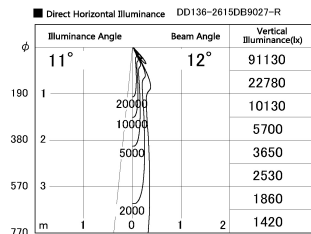

Item no. DD136-2615DB9027-R

Series Name: Cledy versa R-G  
(DD136-AG-R)

Dark Mirror Reflector

Installation	Recessed mount
Type	Extra high-efficiency adjustable downlight : Antiglare
Fixture wattage	23W
Beam angle	12 deg
Color Temp.	2700K
CRI	Ra>90
Luminous	1953 lm
Body	Die-cast aluminum alloy
Body finish	N/A
Trim finish	Black
Reflector finish	Dark Mirror
IP Rate	IP20
Light source	COB module
Input Voltage	AC220~240V
Dimming Type	Non-Dimmable
Certificate	CE, CCC
Cut Hole	150mm