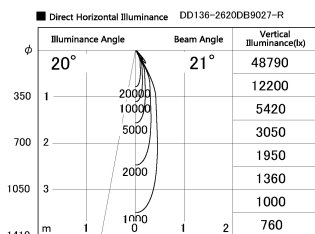

Item no. DD136-2620DB9027-R

Series Name: Cledy versa R-G
(DD136-AG-R)

Dark Mirror Reflector

Installation	Recessed mount
Type	Extra high-efficiency adjustable downlight : Antiglare
Fixture wattage	23W
Beam angle	21 deg
Color Temp.	2700K
CRI	Ra>90
Luminous	2330 lm
Body	Die-cast aluminum alloy
Body finish	N/A
Trim finish	Black
Reflector finish	Dark Mirror
IP Rate	IP20
Light source	COB module
Input Voltage	AC220~240V
Dimming Type	Non-Dimmable
Certificate	CE, CCC
Cut Hole	150mm