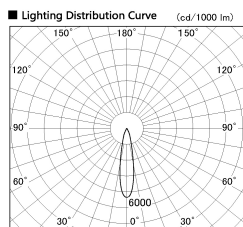

Item no. DD136-2620DB9027-R

Series Name: Cledy versa R-G
(DD136-AG-R)

Dark Mirror Reflector

Installation	Recessed mount
Type	Extra high-efficiency adjustable downlight : Antiglare
Fixture wattage	23W
Beam angle	21 deg
Color Temp.	2700K
CRI	Ra>90
Luminous	2330 lm
Body	Die-cast aluminum alloy
Body finish	N/A
Trim finish	Black
Reflector finish	Dark Mirror
IP Rate	IP20
Light source	COB module
Input Voltage	AC220~240V
Dimming Type	Non-Dimmable
Certificate	CE, CCC
Cut Hole	150mm