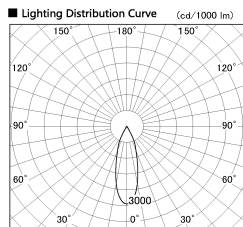

Item no. DD136-2630DB9027-R

Series Name: Cledy versa R-G
(DD136-AG-R)

Dark Mirror Reflector

| | |
|------------------|--|
| Installation | Recessed mount |
| Type | Extra high-efficiency adjustable downlight : Antiglare |
| Fixture wattage | 23W |
| Beam angle | 31 deg |
| Color Temp. | 2700K |
| CRI | Ra>90 |
| Luminous | 2295 lm |
| Body | Die-cast aluminum alloy |
| Body finish | N/A |
| Trim finish | Black |
| Reflector finish | Dark Mirror |
| IP Rate | IP20 |
| Light source | COB module |
| Input Voltage | AC220~240V |
| Dimming Type | Non-Dimmable |
| Certificate | CE, CCC |
| Cut Hole | 150mm |