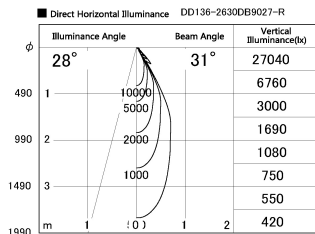

Item no. DD136-2630DB9027-R

Series Name: Cledy versa R-G
(DD136-AG-R)

Dark Mirror Reflector

| | |
|------------------|--|
| Installation | Recessed mount |
| Type | Extra high-efficiency adjustable downlight : Antiglare |
| Fixture wattage | 23W |
| Beam angle | 31 deg |
| Color Temp. | 2700K |
| CRI | Ra>90 |
| Luminous | 2295 lm |
| Body | Die-cast aluminum alloy |
| Body finish | N/A |
| Trim finish | Black |
| Reflector finish | Dark Mirror |
| IP Rate | IP20 |
| Light source | COB module |
| Input Voltage | AC220~240V |
| Dimming Type | Non-Dimmable |
| Certificate | CE, CCC |
| Cut Hole | 150mm |