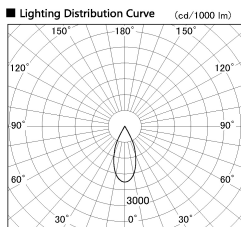

Item no. DD136-2640DB9027-R

Series Name: Cledy versa R-G
(DD136-AG-R)

Dark Mirror Reflector

Installation	Recessed mount
Type	Extra high-efficiency adjustable downlight : Antiglare
Fixture wattage	23W
Beam angle	42 deg
Color Temp.	2700K
CRI	Ra>90
Luminous	2276 lm
Body	Die-cast aluminum alloy
Body finish	N/A
Trim finish	Black
Reflector finish	Dark Mirror
IP Rate	IP20
Light source	COB module
Input Voltage	AC220~240V
Dimming Type	Non-Dimmable
Certificate	CE, CCC
Cut Hole	150mm