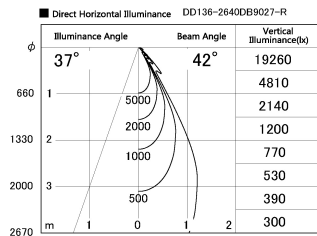

Item no. DD136-2640DB9027-R

Series Name: Cledy versa R-G
(DD136-AG-R)

Dark Mirror Reflector

Installation	Recessed mount
Type	Extra high-efficiency adjustable downlight : Antiglare
Fixture wattage	23W
Beam angle	42 deg
Color Temp.	2700K
CRI	Ra>90
Luminous	2276 lm
Body	Die-cast aluminum alloy
Body finish	N/A
Trim finish	Black
Reflector finish	Dark Mirror
IP Rate	IP20
Light source	COB module
Input Voltage	AC220~240V
Dimming Type	Non-Dimmable
Certificate	CE, CCC
Cut Hole	150mm