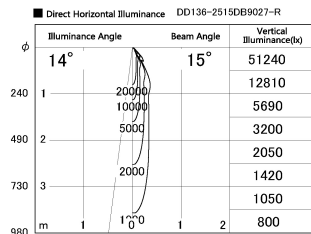

Item no. DD136-2515DB9027-R

Series Name: Cledy versa R-G  
(DD136-AG-R)

Dark Mirror Reflector

Installation	Recessed mount
Type	Extra high-efficiency adjustable downlight : Antiglare
Fixture wattage	23W
Beam angle	14 deg
Color Temp.	2700K
CRI	Ra>90
Luminous	1781 lm
Body	Die-cast aluminum alloy
Body finish	N/A
Trim finish	Black
Reflector finish	Dark Mirror
IP Rate	IP20
Light source	COB module
Input Voltage	AC220~240V
Dimming Type	Non-Dimmable
Certificate	CE, CCC
Cut Hole	125mm