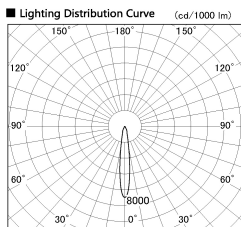

Item no. DD136-2515DB9027-R

Series Name: Cledy versa R-G  
(DD136-AG-R)

Dark Mirror Reflector

Installation	Recessed mount
Type	Extra high-efficiency adjustable downlight : Antiglare
Fixture wattage	23W
Beam angle	14 deg
Color Temp.	2700K
CRI	Ra>90
Luminous	1781 lm
Body	Die-cast aluminum alloy
Body finish	N/A
Trim finish	Black
Reflector finish	Dark Mirror
IP Rate	IP20
Light source	COB module
Input Voltage	AC220~240V
Dimming Type	Non-Dimmable
Certificate	CE, CCC
Cut Hole	125mm