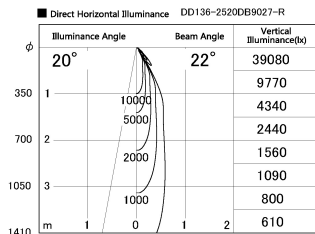

Item no. DD136-2520DB9027-R

Series Name: Cledy versa R-G
(DD136-AG-R)

Dark Mirror Reflector

Installation	Recessed mount
Type	Extra high-efficiency adjustable downlight : Antiglare
Fixture wattage	23W
Beam angle	21 deg
Color Temp.	2700K
CRI	Ra>90
Luminous	2041 lm
Body	Die-cast aluminum alloy
Body finish	N/A
Trim finish	Black
Reflector finish	Dark Mirror
IP Rate	IP20
Light source	COB module
Input Voltage	AC220~240V
Dimming Type	Non-Dimmable
Certificate	CE, CCC
Cut Hole	125mm