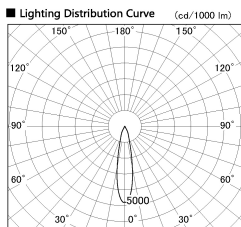

Item no. DD136-2520DB9027-R

Series Name: Cledy versa R-G
(DD136-AG-R)

Dark Mirror Reflector

Installation	Recessed mount
Type	Extra high-efficiency adjustable downlight : Antiglare
Fixture wattage	23W
Beam angle	21 deg
Color Temp.	2700K
CRI	Ra>90
Luminous	2041 lm
Body	Die-cast aluminum alloy
Body finish	N/A
Trim finish	Black
Reflector finish	Dark Mirror
IP Rate	IP20
Light source	COB module
Input Voltage	AC220~240V
Dimming Type	Non-Dimmable
Certificate	CE, CCC
Cut Hole	125mm