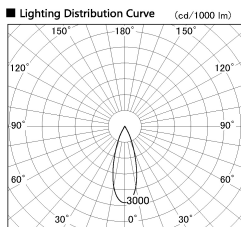

Item no. DD136-2530DB9027-R

Series Name: Cledy versa R-G  
(DD136-AG-R)

Dark Mirror Reflector

Installation	Recessed mount
Type	Extra high-efficiency adjustable downlight : Antiglare
Fixture wattage	23W
Beam angle	32 deg
Color Temp.	2700K
CRI	Ra>90
Luminous	2088 lm
Body	Die-cast aluminum alloy
Body finish	N/A
Trim finish	Black
Reflector finish	Dark Mirror
IP Rate	IP20
Light source	COB module
Input Voltage	AC220~240V
Dimming Type	Non-Dimmable
Certificate	CE, CCC
Cut Hole	125mm