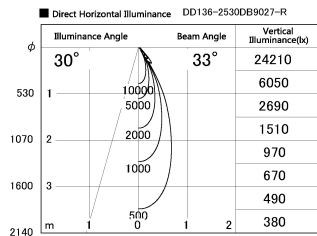

Item no. DD136-2530DB9027-R

Series Name: Cledy versa R-G  
(DD136-AG-R)

Dark Mirror Reflector

Installation	Recessed mount
Type	Extra high-efficiency adjustable downlight : Antiglare
Fixture wattage	23W
Beam angle	32 deg
Color Temp.	2700K
CRI	Ra>90
Luminous	2088 lm
Body	Die-cast aluminum alloy
Body finish	N/A
Trim finish	Black
Reflector finish	Dark Mirror
IP Rate	IP20
Light source	COB module
Input Voltage	AC220~240V
Dimming Type	Non-Dimmable
Certificate	CE, CCC
Cut Hole	125mm