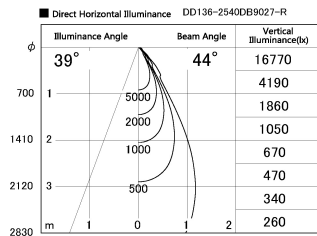

Item no. DD136-2540DB9027-R

Series Name: Cledy versa R-G
(DD136-AG-R)

Dark Mirror Reflector

Installation	Recessed mount
Type	Extra high-efficiency adjustable downlight : Antiglare
Fixture wattage	23W
Beam angle	43 deg
Color Temp.	2700K
CRI	Ra>90
Luminous	2155 lm
Body	Die-cast aluminum alloy
Body finish	N/A
Trim finish	Black
Reflector finish	Dark Mirror
IP Rate	IP20
Light source	COB module
Input Voltage	AC220~240V
Dimming Type	Non-Dimmable
Certificate	CE, CCC
Cut Hole	125mm