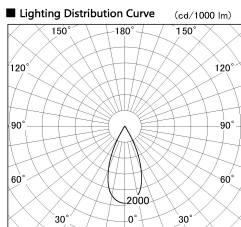

Item no. DD136-2540DB9027-R

Series Name: Cledy versa R-G
(DD136-AG-R)

Dark Mirror Reflector

Installation	Recessed mount
Type	Extra high-efficiency adjustable downlight : Antiglare
Fixture wattage	23W
Beam angle	43 deg
Color Temp.	2700K
CRI	Ra>90
Luminous	2155 lm
Body	Die-cast aluminum alloy
Body finish	N/A
Trim finish	Black
Reflector finish	Dark Mirror
IP Rate	IP20
Light source	COB module
Input Voltage	AC220~240V
Dimming Type	Non-Dimmable
Certificate	CE, CCC
Cut Hole	125mm