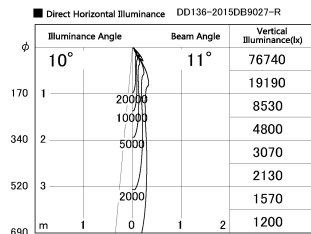

Item no. DD136-2015DB9027-R

Series Name: Cledy versa R-G  
(DD136-AG-R)

Dark Mirror Reflector

Installation	Recessed mount
Type	Extra high-efficiency adjustable downlight : Antiglare
Fixture wattage	20W
Beam angle	12 deg
Color Temp.	2700K
CRI	Ra>90
Luminous	1494 lm
Body	Die-cast aluminum alloy
Body finish	N/A
Trim finish	Black
Reflector finish	Dark Mirror
IP Rate	IP20
Light source	COB module
Input Voltage	AC220~240V
Dimming Type	Non-Dimmable
Certificate	CE, CCC
Cut Hole	125mm