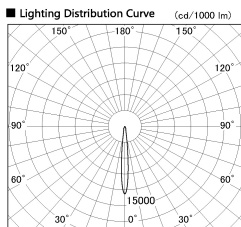

Item no. DD136-2015DB9027-R

Series Name: Cledy versa R-G  
(DD136-AG-R)

Dark Mirror Reflector

Installation	Recessed mount
Type	Extra high-efficiency adjustable downlight : Antiglare
Fixture wattage	20W
Beam angle	12 deg
Color Temp.	2700K
CRI	Ra>90
Luminous	1494 lm
Body	Die-cast aluminum alloy
Body finish	N/A
Trim finish	Black
Reflector finish	Dark Mirror
IP Rate	IP20
Light source	COB module
Input Voltage	AC220~240V
Dimming Type	Non-Dimmable
Certificate	CE, CCC
Cut Hole	125mm