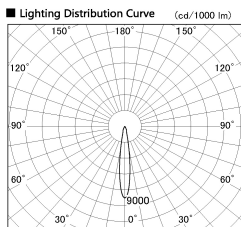

Item no. DD136-2020DB9027-R

Series Name: Cledy versa R-G
(DD136-AG-R)

Dark Mirror Reflector

Installation	Recessed mount
Type	Extra high-efficiency adjustable downlight : Antiglare
Fixture wattage	20W
Beam angle	15 deg
Color Temp.	2700K
CRI	Ra>90
Luminous	1691 lm
Body	Die-cast aluminum alloy
Body finish	N/A
Trim finish	Black
Reflector finish	Dark Mirror
IP Rate	IP20
Light source	COB module
Input Voltage	AC220~240V
Dimming Type	Non-Dimmable
Certificate	CE, CCC
Cut Hole	125mm