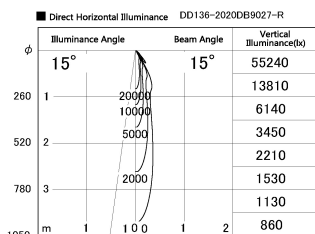

Item no. DD136-2020DB9027-R

Series Name: Cledy versa R-G  
(DD136-AG-R)

Dark Mirror Reflector

Installation	Recessed mount
Type	Extra high-efficiency adjustable downlight : Antiglare
Fixture wattage	20W
Beam angle	15 deg
Color Temp.	2700K
CRI	Ra>90
Luminous	1691 lm
Body	Die-cast aluminum alloy
Body finish	N/A
Trim finish	Black
Reflector finish	Dark Mirror
IP Rate	IP20
Light source	COB module
Input Voltage	AC220~240V
Dimming Type	Non-Dimmable
Certificate	CE, CCC
Cut Hole	125mm