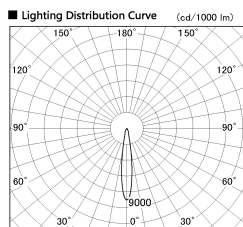

Item no. DD136-2020DB9027-R

Series Name: Cledy versa R-G  
(DD136-AG-R)

Dark Mirror Reflector

Installation	Recessed mount
Type	Extra high-efficiency adjustable downlight : Antiglare
Fixture wattage	20W
Beam angle	15 deg
Color Temp.	2700K
CRI	Ra>90
Luminous	1691 lm
Body	Die-cast aluminum alloy
Body finish	N/A
Trim finish	Black
Reflector finish	Dark Mirror
IP Rate	IP20
Light source	COB module
Input Voltage	AC220~240V
Dimming Type	Non-Dimmable
Certificate	CE, CCC
Cut Hole	125mm