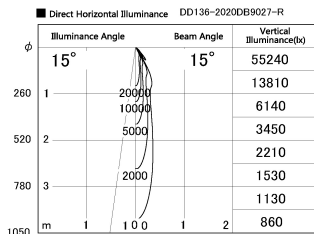

Item no. DD136-2020DB9027-R

Series Name: Cledy versa R-G
(DD136-AG-R)

Dark Mirror Reflector

Installation	Recessed mount
Type	Extra high-efficiency adjustable downlight : Antiglare
Fixture wattage	20W
Beam angle	15 deg
Color Temp.	2700K
CRI	Ra>90
Luminous	1691 lm
Body	Die-cast aluminum alloy
Body finish	N/A
Trim finish	Black
Reflector finish	Dark Mirror
IP Rate	IP20
Light source	COB module
Input Voltage	AC220~240V
Dimming Type	Non-Dimmable
Certificate	CE, CCC
Cut Hole	125mm