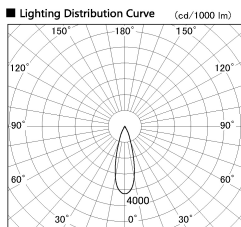

Item no. DD136-2030DB9027-R

Series Name: Cledy versa R-G  
(DD136-AG-R)

Dark Mirror Reflector

Installation	Recessed mount
Type	Extra high-efficiency adjustable downlight : Antiglare
Fixture wattage	20W
Beam angle	28 deg
Color Temp.	2700K
CRI	Ra>90
Luminous	1754 lm
Body	Die-cast aluminum alloy
Body finish	N/A
Trim finish	Black
Reflector finish	Dark Mirror
IP Rate	IP20
Light source	COB module
Input Voltage	AC220~240V
Dimming Type	Non-Dimmable
Certificate	CE, CCC
Cut Hole	125mm