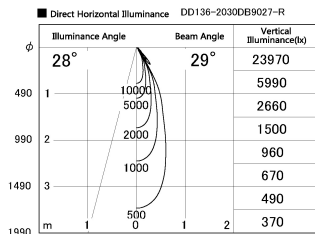

Item no. DD136-2030DB9027-R

Series Name: Cledy versa R-G  
(DD136-AG-R)

Dark Mirror Reflector

Installation	Recessed mount
Type	Extra high-efficiency adjustable downlight : Antiglare
Fixture wattage	20W
Beam angle	28 deg
Color Temp.	2700K
CRI	Ra>90
Luminous	1754 lm
Body	Die-cast aluminum alloy
Body finish	N/A
Trim finish	Black
Reflector finish	Dark Mirror
IP Rate	IP20
Light source	COB module
Input Voltage	AC220~240V
Dimming Type	Non-Dimmable
Certificate	CE, CCC
Cut Hole	125mm