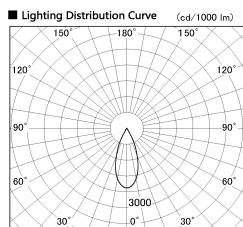

Item no. DD136-2040DB9027-R

Series Name: Cledy versa R-G
(DD136-AG-R)

Dark Mirror Reflector

Installation	Recessed mount
Type	Extra high-efficiency adjustable downlight : Antiglare
Fixture wattage	20W
Beam angle	37 deg
Color Temp.	2700K
CRI	Ra>90
Luminous	1787 lm
Body	Die-cast aluminum alloy
Body finish	N/A
Trim finish	Black
Reflector finish	Dark Mirror
IP Rate	IP20
Light source	COB module
Input Voltage	AC220~240V
Dimming Type	Non-Dimmable
Certificate	CE, CCC
Cut Hole	125mm