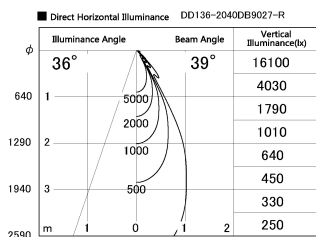

Item no. DD136-2040DB9027-R

Series Name: Cledy versa R-G
(DD136-AG-R)

Dark Mirror Reflector

Installation	Recessed mount
Type	Extra high-efficiency adjustable downlight : Antiglare
Fixture wattage	20W
Beam angle	37 deg
Color Temp.	2700K
CRI	Ra>90
Luminous	1787 lm
Body	Die-cast aluminum alloy
Body finish	N/A
Trim finish	Black
Reflector finish	Dark Mirror
IP Rate	IP20
Light source	COB module
Input Voltage	AC220~240V
Dimming Type	Non-Dimmable
Certificate	CE, CCC
Cut Hole	125mm