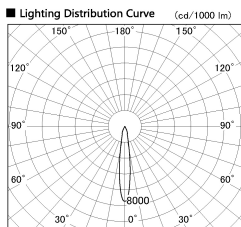

Item no. DD136-1915DB9027-R

Series Name: Cledy versa R-G
(DD136-AG-R)

Dark Mirror Reflector

Installation	Recessed mount
Type	Extra high-efficiency adjustable downlight : Antiglare
Fixture wattage	18.6W
Beam angle	15 deg
Color Temp.	2700K
CRI	Ra>90
Luminous	1331 lm
Body	Die-cast aluminum alloy
Body finish	N/A
Trim finish	Black
Reflector finish	Dark Mirror
IP Rate	IP20
Light source	COB module
Input Voltage	AC220~240V
Dimming Type	Non-Dimmable
Certificate	CE, CCC
Cut Hole	100mm