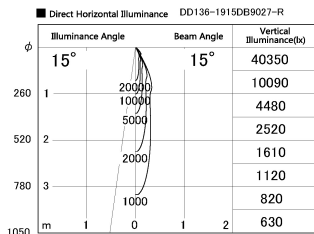

Item no. DD136-1915DB9027-R

Series Name: Cledy versa R-G
(DD136-AG-R)

Dark Mirror Reflector

Installation	Recessed mount
Type	Extra high-efficiency adjustable downlight : Antiglare
Fixture wattage	18.6W
Beam angle	15 deg
Color Temp.	2700K
CRI	Ra>90
Luminous	1331 lm
Body	Die-cast aluminum alloy
Body finish	N/A
Trim finish	Black
Reflector finish	Dark Mirror
IP Rate	IP20
Light source	COB module
Input Voltage	AC220~240V
Dimming Type	Non-Dimmable
Certificate	CE, CCC
Cut Hole	100mm