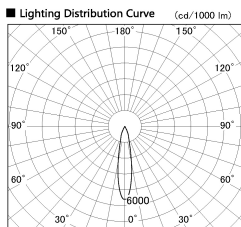

Item no. DD136-1920DB9027-R

Series Name: Cledy versa R-G
(DD136-AG-R)

Dark Mirror Reflector

Installation	Recessed mount
Type	Extra high-efficiency adjustable downlight : Antiglare
Fixture wattage	18.6W
Beam angle	19 deg
Color Temp.	2700K
CRI	Ra>90
Luminous	1424 lm
Body	Die-cast aluminum alloy
Body finish	N/A
Trim finish	Black
Reflector finish	Dark Mirror
IP Rate	IP20
Light source	COB module
Input Voltage	AC220~240V
Dimming Type	Non-Dimmable
Certificate	CE, CCC
Cut Hole	100mm