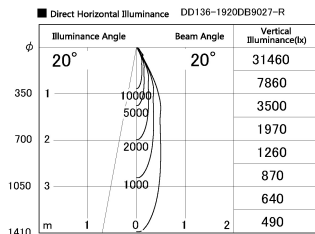

Item no. DD136-1920DB9027-R

Series Name: Cledy versa R-G
(DD136-AG-R)

Dark Mirror Reflector

Installation	Recessed mount
Type	Extra high-efficiency adjustable downlight : Antiglare
Fixture wattage	18.6W
Beam angle	19 deg
Color Temp.	2700K
CRI	Ra>90
Luminous	1424 lm
Body	Die-cast aluminum alloy
Body finish	N/A
Trim finish	Black
Reflector finish	Dark Mirror
IP Rate	IP20
Light source	COB module
Input Voltage	AC220~240V
Dimming Type	Non-Dimmable
Certificate	CE, CCC
Cut Hole	100mm