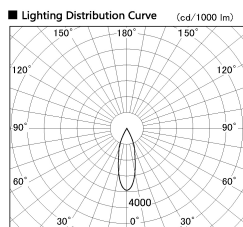

Item no. DD136-1930DB9027-R

Series Name: Cledy versa R-G
(DD136-AG-R)

Dark Mirror Reflector

Installation	Recessed mount
Type	Extra high-efficiency adjustable downlight : Antiglare
Fixture wattage	18.6W
Beam angle	29 deg
Color Temp.	2700K
CRI	Ra>90
Luminous	1529 lm
Body	Die-cast aluminum alloy
Body finish	N/A
Trim finish	Black
Reflector finish	Dark Mirror
IP Rate	IP20
Light source	COB module
Input Voltage	AC220~240V
Dimming Type	Non-Dimmable
Certificate	CE, CCC
Cut Hole	100mm