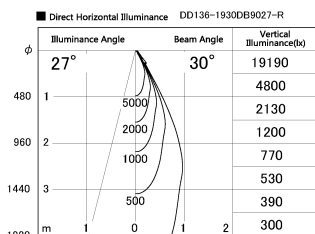

Item no. DD136-1930DB9027-R

Series Name: Cledy versa R-G
(DD136-AG-R)

Dark Mirror Reflector

Installation	Recessed mount
Type	Extra high-efficiency adjustable downlight : Antiglare
Fixture wattage	18.6W
Beam angle	29 deg
Color Temp.	2700K
CRI	Ra>90
Luminous	1529 lm
Body	Die-cast aluminum alloy
Body finish	N/A
Trim finish	Black
Reflector finish	Dark Mirror
IP Rate	IP20
Light source	COB module
Input Voltage	AC220~240V
Dimming Type	Non-Dimmable
Certificate	CE, CCC
Cut Hole	100mm