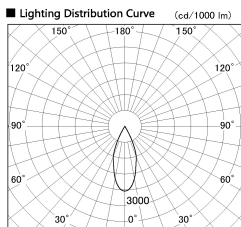

Item no. DD136-1940DB9027-R

Series Name: Cledy versa R-G
(DD136-AG-R)

Dark Mirror Reflector

Installation	Recessed mount
Type	Extra high-efficiency adjustable downlight : Antiglare
Fixture wattage	18.6W
Beam angle	40 deg
Color Temp.	2700K
CRI	Ra>90
Luminous	1555 lm
Body	Die-cast aluminum alloy
Body finish	N/A
Trim finish	Black
Reflector finish	Dark Mirror
IP Rate	IP20
Light source	COB module
Input Voltage	AC220~240V
Dimming Type	Non-Dimmable
Certificate	CE, CCC
Cut Hole	100mm