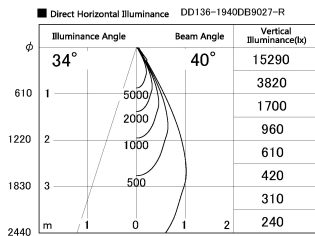

Item no. DD136-1940DB9027-R

Series Name: Cledy versa R-G
(DD136-AG-R)

Dark Mirror Reflector

Installation	Recessed mount
Type	Extra high-efficiency adjustable downlight : Antiglare
Fixture wattage	18.6W
Beam angle	40 deg
Color Temp.	2700K
CRI	Ra>90
Luminous	1555 lm
Body	Die-cast aluminum alloy
Body finish	N/A
Trim finish	Black
Reflector finish	Dark Mirror
IP Rate	IP20
Light source	COB module
Input Voltage	AC220~240V
Dimming Type	Non-Dimmable
Certificate	CE, CCC
Cut Hole	100mm