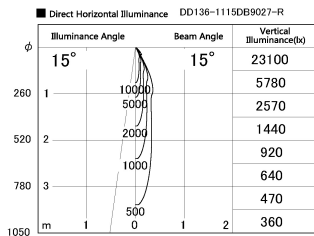

Item no. DD136-1115DB9027-R

Series Name: Cledy versa R-G
(DD136-AG-R)

Dark Mirror Reflector

Installation	Recessed mount
Type	Extra high-efficiency adjustable downlight : Antiglare
Fixture wattage	10.5W
Beam angle	15 deg
Color Temp.	2700K
CRI	Ra>90
Luminous	762 lm
Body	Die-cast aluminum alloy
Body finish	N/A
Trim finish	Black
Reflector finish	Dark Mirror
IP Rate	IP20
Light source	COB module
Input Voltage	AC220~240V
Dimming Type	Non-Dimmable
Certificate	CE, CCC
Cut Hole	100mm