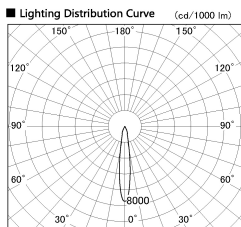

Item no. DD136-1115DB9027-R

Series Name: Cledy versa R-G
(DD136-AG-R)

Dark Mirror Reflector

Installation	Recessed mount
Type	Extra high-efficiency adjustable downlight : Antiglare
Fixture wattage	10.5W
Beam angle	15 deg
Color Temp.	2700K
CRI	Ra>90
Luminous	762 lm
Body	Die-cast aluminum alloy
Body finish	N/A
Trim finish	Black
Reflector finish	Dark Mirror
IP Rate	IP20
Light source	COB module
Input Voltage	AC220~240V
Dimming Type	Non-Dimmable
Certificate	CE, CCC
Cut Hole	100mm