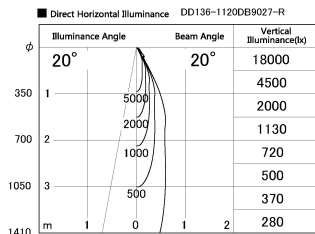

Item no. DD136-1120DB9027-R

Series Name: Cledy versa R-G
(DD136-AG-R)

Dark Mirror Reflector

Installation	Recessed mount
Type	Extra high-efficiency adjustable downlight : Antiglare
Fixture wattage	10.5W
Beam angle	19 deg
Color Temp.	2700K
CRI	Ra>90
Luminous	815 lm
Body	Die-cast aluminum alloy
Body finish	N/A
Trim finish	Black
Reflector finish	Dark Mirror
IP Rate	IP20
Light source	COB module
Input Voltage	AC220~240V
Dimming Type	Non-Dimmable
Certificate	CE, CCC
Cut Hole	100mm