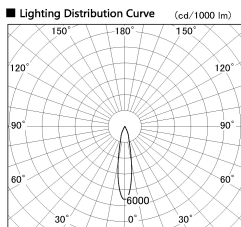

Item no. DD136-1120DB9027-R

Series Name: Cledy versa R-G
(DD136-AG-R)

Dark Mirror Reflector

Installation	Recessed mount
Type	Extra high-efficiency adjustable downlight : Antiglare
Fixture wattage	10.5W
Beam angle	19 deg
Color Temp.	2700K
CRI	Ra>90
Luminous	815 lm
Body	Die-cast aluminum alloy
Body finish	N/A
Trim finish	Black
Reflector finish	Dark Mirror
IP Rate	IP20
Light source	COB module
Input Voltage	AC220~240V
Dimming Type	Non-Dimmable
Certificate	CE, CCC
Cut Hole	100mm