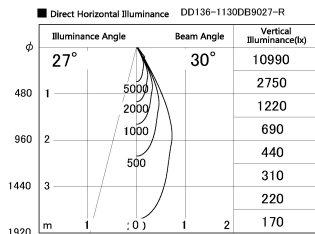

Item no. DD136-1130DB9027-R

Series Name: Cledy versa R-G  
(DD136-AG-R)

Dark Mirror Reflector

Installation	Recessed mount
Type	Extra high-efficiency adjustable downlight : Antiglare
Fixture wattage	10.5W
Beam angle	29 deg
Color Temp.	2700K
CRI	Ra>90
Luminous	876 lm
Body	Die-cast aluminum alloy
Body finish	N/A
Trim finish	Black
Reflector finish	Dark Mirror
IP Rate	IP20
Light source	COB module
Input Voltage	AC220~240V
Dimming Type	Non-Dimmable
Certificate	CE, CCC
Cut Hole	100mm