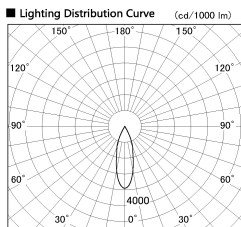

Item no. DD136-1130DB9027-R

Series Name: Cledy versa R-G  
(DD136-AG-R)

Dark Mirror Reflector

Installation	Recessed mount
Type	Extra high-efficiency adjustable downlight : Antiglare
Fixture wattage	10.5W
Beam angle	29 deg
Color Temp.	2700K
CRI	Ra>90
Luminous	876 lm
Body	Die-cast aluminum alloy
Body finish	N/A
Trim finish	Black
Reflector finish	Dark Mirror
IP Rate	IP20
Light source	COB module
Input Voltage	AC220~240V
Dimming Type	Non-Dimmable
Certificate	CE, CCC
Cut Hole	100mm