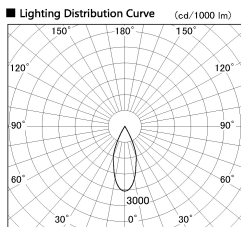

Item no. DD136-1140DB9027-R

Series Name: Cledy versa R-G  
(DD136-AG-R)

Dark Mirror Reflector

Installation	Recessed mount
Type	Extra high-efficiency adjustable downlight : Antiglare
Fixture wattage	10.5W
Beam angle	40 deg
Color Temp.	2700K
CRI	Ra>90
Luminous	891 lm
Body	Die-cast aluminum alloy
Body finish	N/A
Trim finish	Black
Reflector finish	Dark Mirror
IP Rate	IP20
Light source	COB module
Input Voltage	AC220~240V
Dimming Type	Non-Dimmable
Certificate	CE, CCC
Cut Hole	100mm