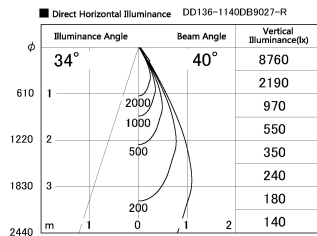

Item no. DD136-1140DB9027-R

Series Name: Cledy versa R-G  
(DD136-AG-R)

Dark Mirror Reflector

Installation	Recessed mount
Type	Extra high-efficiency adjustable downlight : Antiglare
Fixture wattage	10.5W
Beam angle	40 deg
Color Temp.	2700K
CRI	Ra>90
Luminous	891 lm
Body	Die-cast aluminum alloy
Body finish	N/A
Trim finish	Black
Reflector finish	Dark Mirror
IP Rate	IP20
Light source	COB module
Input Voltage	AC220~240V
Dimming Type	Non-Dimmable
Certificate	CE, CCC
Cut Hole	100mm