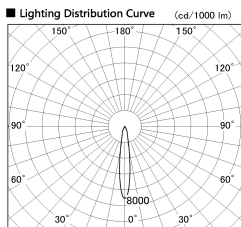

Item no. DD136-0815DB9027-R

Series Name: Cledy versa R-G
(DD136-AG-R)

Dark Mirror Reflector

Installation	Recessed mount
Type	Extra high-efficiency adjustable downlight : Antiglare
Fixture wattage	7.5W
Beam angle	16deg
Color Temp.	2700K
CRI	Ra>90
Luminous	540 lm
Body	Die-cast aluminum alloy
Body finish	N/A
Trim finish	Black
Reflector finish	Dark Mirror
IP Rate	IP20
Light source	COB module
Input Voltage	AC220~240V
Dimming Type	Non-Dimmable
Certificate	CE, CCC
Cut Hole	100mm