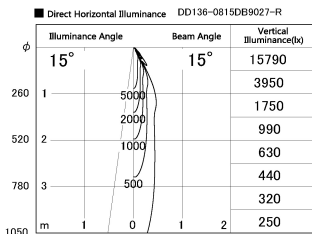

Item no. DD136-0815DB9027-R

Series Name: Cledy versa R-G
(DD136-AG-R)

Dark Mirror Reflector

Installation	Recessed mount
Type	Extra high-efficiency adjustable downlight : Antiglare
Fixture wattage	7.5W
Beam angle	16deg
Color Temp.	2700K
CRI	Ra>90
Luminous	540 lm
Body	Die-cast aluminum alloy
Body finish	N/A
Trim finish	Black
Reflector finish	Dark Mirror
IP Rate	IP20
Light source	COB module
Input Voltage	AC220~240V
Dimming Type	Non-Dimmable
Certificate	CE, CCC
Cut Hole	100mm