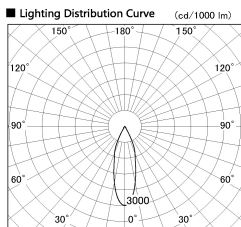

Item no. DD136-0830DB9027-R

Series Name: Cledy versa R-G
(DD136-AG-R)

Dark Mirror Reflector

Installation	Recessed mount
Type	Extra high-efficiency adjustable downlight : Antiglare
Fixture wattage	7.5W
Beam angle	30deg
Color Temp.	2700K
CRI	Ra>90
Luminous	628 lm
Body	Die-cast aluminum alloy
Body finish	N/A
Trim finish	Black
Reflector finish	Dark Mirror
IP Rate	IP20
Light source	COB module
Input Voltage	AC220~240V
Dimming Type	Non-Dimmable
Certificate	CE, CCC
Cut Hole	100mm