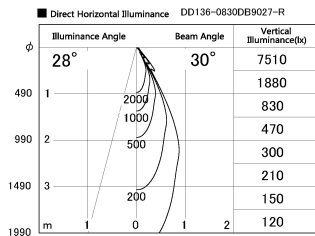

Item no. DD136-0830DB9027-R

Series Name: Cledy versa R-G
(DD136-AG-R)

Dark Mirror Reflector

Installation	Recessed mount
Type	Extra high-efficiency adjustable downlight : Antiglare
Fixture wattage	7.5W
Beam angle	30deg
Color Temp.	2700K
CRI	Ra>90
Luminous	628 lm
Body	Die-cast aluminum alloy
Body finish	N/A
Trim finish	Black
Reflector finish	Dark Mirror
IP Rate	IP20
Light source	COB module
Input Voltage	AC220~240V
Dimming Type	Non-Dimmable
Certificate	CE, CCC
Cut Hole	100mm