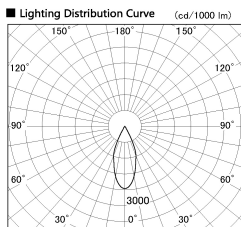

Item no. DD136-0840DB9027-R

Series Name: Cledy versa R-G
(DD136-AG-R)

Dark Mirror Reflector

Installation	Recessed mount
Type	Extra high-efficiency adjustable downlight : Antiglare
Fixture wattage	7.5W
Beam angle	39deg
Color Temp.	2700K
CRI	Ra>90
Luminous	646 lm
Body	Die-cast aluminum alloy
Body finish	N/A
Trim finish	Black
Reflector finish	Dark Mirror
IP Rate	IP20
Light source	COB module
Input Voltage	AC220~240V
Dimming Type	Non-Dimmable
Certificate	CE, CCC
Cut Hole	100mm