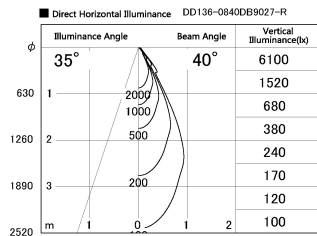

Item no. DD136-0840DB9027-R

Series Name: Cledy versa R-G
(DD136-AG-R)

Dark Mirror Reflector

Installation	Recessed mount
Type	Extra high-efficiency adjustable downlight : Antiglare
Fixture wattage	7.5W
Beam angle	39deg
Color Temp.	2700K
CRI	Ra>90
Luminous	646 lm
Body	Die-cast aluminum alloy
Body finish	N/A
Trim finish	Black
Reflector finish	Dark Mirror
IP Rate	IP20
Light source	COB module
Input Voltage	AC220~240V
Dimming Type	Non-Dimmable
Certificate	CE, CCC
Cut Hole	100mm