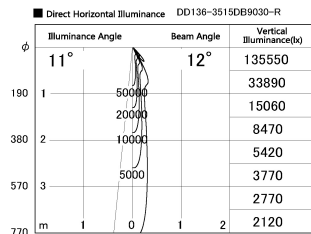

Item no. DD136-3515DB9030-R

Series Name: Cledy versa R-G  
(DD136-AG-R)

Dark Mirror Reflector

Installation	Recessed mount
Type	Extra high-efficiency adjustable downlight : Antiglare
Fixture wattage	36W
Beam angle	12 deg
Color Temp.	3000K
CRI	Ra>90
Luminous	2905 lm
Body	Die-cast aluminum alloy
Body finish	N/A
Trim finish	Black
Reflector finish	Dark Mirror
IP Rate	IP20
Light source	COB module
Input Voltage	AC220~240V
Dimming Type	Non-Dimmable
Certificate	CE, CCC
Cut Hole	150mm