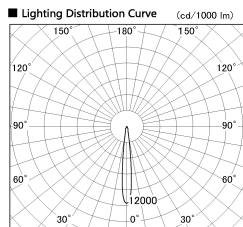

Item no. DD136-3515DB9030-R

Series Name: Cledy versa R-G  
(DD136-AG-R)

Dark Mirror Reflector

Installation	Recessed mount
Type	Extra high-efficiency adjustable downlight : Antiglare
Fixture wattage	36W
Beam angle	12 deg
Color Temp.	3000K
CRI	Ra>90
Luminous	2905 lm
Body	Die-cast aluminum alloy
Body finish	N/A
Trim finish	Black
Reflector finish	Dark Mirror
IP Rate	IP20
Light source	COB module
Input Voltage	AC220~240V
Dimming Type	Non-Dimmable
Certificate	CE, CCC
Cut Hole	150mm