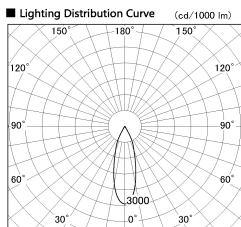

Item no. DD136-3530DB9030-R

Series Name: Cledy versa R-G  
(DD136-AG-R)

Dark Mirror Reflector

Installation	Recessed mount
Type	Extra high-efficiency adjustable downlight : Antiglare
Fixture wattage	36W
Beam angle	31 deg
Color Temp.	3000K
CRI	Ra>90
Luminous	3415 lm
Body	Die-cast aluminum alloy
Body finish	N/A
Trim finish	Black
Reflector finish	Dark Mirror
IP Rate	IP20
Light source	COB module
Input Voltage	AC220~240V
Dimming Type	Non-Dimmable
Certificate	CE, CCC
Cut Hole	150mm