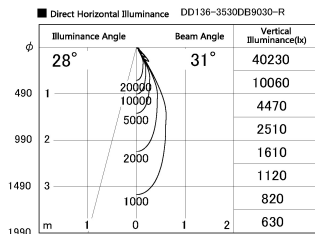

Item no. DD136-3530DB9030-R

Series Name: Cledy versa R-G  
(DD136-AG-R)

Dark Mirror Reflector

Installation	Recessed mount
Type	Extra high-efficiency adjustable downlight : Antiglare
Fixture wattage	36W
Beam angle	31 deg
Color Temp.	3000K
CRI	Ra>90
Luminous	3415 lm
Body	Die-cast aluminum alloy
Body finish	N/A
Trim finish	Black
Reflector finish	Dark Mirror
IP Rate	IP20
Light source	COB module
Input Voltage	AC220~240V
Dimming Type	Non-Dimmable
Certificate	CE, CCC
Cut Hole	150mm