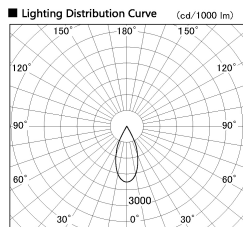

Item no. DD136-3540DB9030-R

Series Name: Cledy versa R-G
(DD136-AG-R)

Dark Mirror Reflector

Installation	Recessed mount
Type	Extra high-efficiency adjustable downlight : Antiglare
Fixture wattage	36W
Beam angle	42 deg
Color Temp.	3000K
CRI	Ra>90
Luminous	3386 lm
Body	Die-cast aluminum alloy
Body finish	N/A
Trim finish	Black
Reflector finish	Dark Mirror
IP Rate	IP20
Light source	COB module
Input Voltage	AC220~240V
Dimming Type	Non-Dimmable
Certificate	CE, CCC
Cut Hole	150mm