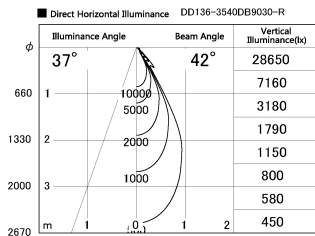

Item no. DD136-3540DB9030-R

Series Name: Cledy versa R-G
(DD136-AG-R)

Dark Mirror Reflector

Installation	Recessed mount
Type	Extra high-efficiency adjustable downlight : Antiglare
Fixture wattage	36W
Beam angle	42 deg
Color Temp.	3000K
CRI	Ra>90
Luminous	3386 lm
Body	Die-cast aluminum alloy
Body finish	N/A
Trim finish	Black
Reflector finish	Dark Mirror
IP Rate	IP20
Light source	COB module
Input Voltage	AC220~240V
Dimming Type	Non-Dimmable
Certificate	CE, CCC
Cut Hole	150mm