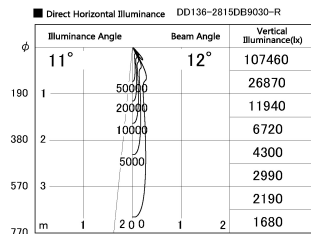

Item no. DD136-2815DB9030-R

Series Name: Cledy versa R-G  
(DD136-AG-R)

Dark Mirror Reflector

Installation	Recessed mount
Type	Extra high-efficiency adjustable downlight : Antiglare
Fixture wattage	28W
Beam angle	12 deg
Color Temp.	3000K
CRI	Ra>90
Luminous	2303 lm
Body	Die-cast aluminum alloy
Body finish	N/A
Trim finish	Black
Reflector finish	Dark Mirror
IP Rate	IP20
Light source	COB module
Input Voltage	AC220~240V
Dimming Type	Non-Dimmable
Certificate	CE, CCC
Cut Hole	150mm