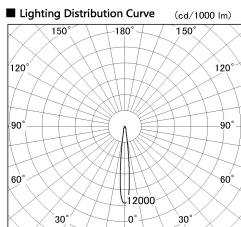

Item no. DD136-2815DB9030-R

Series Name: Cledy versa R-G  
(DD136-AG-R)

Dark Mirror Reflector

Installation	Recessed mount
Type	Extra high-efficiency adjustable downlight : Antiglare
Fixture wattage	28W
Beam angle	12 deg
Color Temp.	3000K
CRI	Ra>90
Luminous	2303 lm
Body	Die-cast aluminum alloy
Body finish	N/A
Trim finish	Black
Reflector finish	Dark Mirror
IP Rate	IP20
Light source	COB module
Input Voltage	AC220~240V
Dimming Type	Non-Dimmable
Certificate	CE, CCC
Cut Hole	150mm