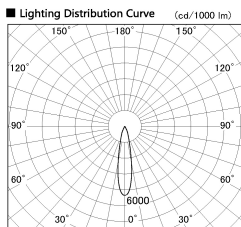

Item no. DD136-2820DB9030-R

Series Name: Cledy versa R-G  
(DD136-AG-R)

Dark Mirror Reflector

Installation	Recessed mount
Type	Extra high-efficiency adjustable downlight : Antiglare
Fixture wattage	28W
Beam angle	21 deg
Color Temp.	3000K
CRI	Ra>90
Luminous	2747 lm
Body	Die-cast aluminum alloy
Body finish	N/A
Trim finish	Black
Reflector finish	Dark Mirror
IP Rate	IP20
Light source	COB module
Input Voltage	AC220~240V
Dimming Type	Non-Dimmable
Certificate	CE, CCC
Cut Hole	150mm