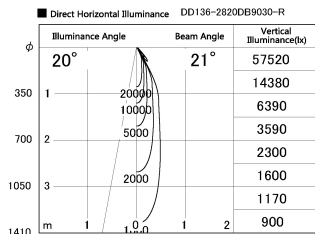

Item no. DD136-2820DB9030-R

Series Name: Cledy versa R-G  
(DD136-AG-R)

Dark Mirror Reflector

Installation	Recessed mount
Type	Extra high-efficiency adjustable downlight : Antiglare
Fixture wattage	28W
Beam angle	21 deg
Color Temp.	3000K
CRI	Ra>90
Luminous	2747 lm
Body	Die-cast aluminum alloy
Body finish	N/A
Trim finish	Black
Reflector finish	Dark Mirror
IP Rate	IP20
Light source	COB module
Input Voltage	AC220~240V
Dimming Type	Non-Dimmable
Certificate	CE, CCC
Cut Hole	150mm