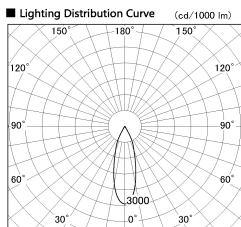

Item no. DD136-2830DB9030-R

Series Name: Cledy versa R-G  
(DD136-AG-R)

Dark Mirror Reflector

Installation	Recessed mount
Type	Extra high-efficiency adjustable downlight : Antiglare
Fixture wattage	28W
Beam angle	31 deg
Color Temp.	3000K
CRI	Ra>90
Luminous	2707 lm
Body	Die-cast aluminum alloy
Body finish	N/A
Trim finish	Black
Reflector finish	Dark Mirror
IP Rate	IP20
Light source	COB module
Input Voltage	AC220~240V
Dimming Type	Non-Dimmable
Certificate	CE, CCC
Cut Hole	150mm