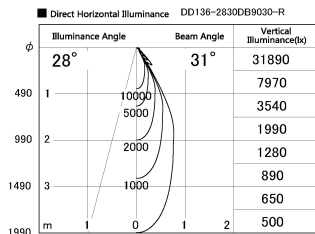

Item no. DD136-2830DB9030-R

Series Name: Cledy versa R-G  
(DD136-AG-R)

Dark Mirror Reflector

Installation	Recessed mount
Type	Extra high-efficiency adjustable downlight : Antiglare
Fixture wattage	28W
Beam angle	31 deg
Color Temp.	3000K
CRI	Ra>90
Luminous	2707 lm
Body	Die-cast aluminum alloy
Body finish	N/A
Trim finish	Black
Reflector finish	Dark Mirror
IP Rate	IP20
Light source	COB module
Input Voltage	AC220~240V
Dimming Type	Non-Dimmable
Certificate	CE, CCC
Cut Hole	150mm