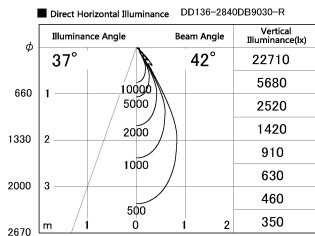

Item no. DD136-2840DB9030-R

Series Name: Cledy versa R-G  
(DD136-AG-R)

Dark Mirror Reflector

Installation	Recessed mount
Type	Extra high-efficiency adjustable downlight : Antiglare
Fixture wattage	28W
Beam angle	42 deg
Color Temp.	3000K
CRI	Ra>90
Luminous	2684 lm
Body	Die-cast aluminum alloy
Body finish	N/A
Trim finish	Black
Reflector finish	Dark Mirror
IP Rate	IP20
Light source	COB module
Input Voltage	AC220~240V
Dimming Type	Non-Dimmable
Certificate	CE, CCC
Cut Hole	150mm