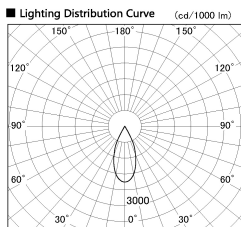

Item no. DD136-2840DB9030-R

Series Name: Cledy versa R-G  
(DD136-AG-R)

Dark Mirror Reflector

Installation	Recessed mount
Type	Extra high-efficiency adjustable downlight : Antiglare
Fixture wattage	28W
Beam angle	42 deg
Color Temp.	3000K
CRI	Ra>90
Luminous	2684 lm
Body	Die-cast aluminum alloy
Body finish	N/A
Trim finish	Black
Reflector finish	Dark Mirror
IP Rate	IP20
Light source	COB module
Input Voltage	AC220~240V
Dimming Type	Non-Dimmable
Certificate	CE, CCC
Cut Hole	150mm